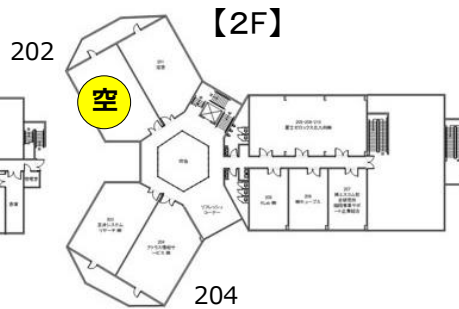

3F

部屋	面積㎡	通常敷金	キャンペーン敷金	貸室料㎡ /1,870	共益費㎡ /330	合計	入居後3ヶ月	貸室料値引額
301	98.68	¥1,107,000	→ ¥738,000	¥184,500	¥32,600	¥217,100	→ ¥32,600	¥553,500
302	100.03	¥1,122,600	→ ¥748,400	¥187,100	¥33,000	¥220,100	→ ¥33,000	¥561,300
303	100.03	¥1,122,600	→ ¥748,400	¥187,100	¥33,000	¥220,100	→ ¥33,000	¥561,300
304	98.68	¥1,107,000	→ ¥738,000	¥184,500	¥32,600	¥217,100	→ ¥32,600	¥553,500
305	46.53	¥522,000	→ ¥348,000	¥87,000	¥15,400	¥102,400	→ ¥15,400	¥261,000
306	46.53	¥522,000	→ ¥348,000	¥87,000	¥15,400	¥102,400	→ ¥15,400	¥261,000
307	46.53	¥522,000	→ ¥348,000	¥87,000	¥15,400	¥102,400	→ ¥15,400	¥261,000
308	46.75	¥524,400	→ ¥349,600	¥87,400	¥15,400	¥102,800	→ ¥15,400	¥262,200
309	46.75	¥524,400	→ ¥349,600	¥87,400	¥15,400	¥102,800	→ ¥15,400	¥262,200

【お問合せ先】

〒820-0066 福岡県飯塚市幸袋526-1

(株)福岡ソフトウェアセンター

TEL:0948-21-1281 FAX:0948-21-0173

<http://www.fsc-go.co.jp>

Mail:info@fsc-go.co.jp

担当者:企画部 加藤・名越