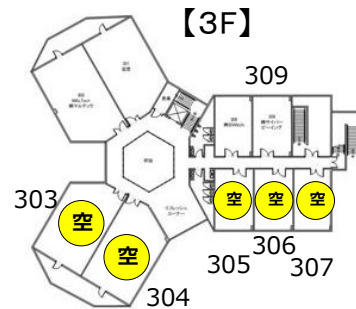

3F

部屋	面積㎡	通常敷金	キャンペーン敷金	貸室料㎡ /1,870	共益費㎡ /330	合計	入居後3ヶ月	貸室料値引額
301	98.68	¥1,107,000	→ ¥738,000	¥184,500	¥32,600	¥217,100	→ ¥32,600	¥553,500
302	100.03	¥1,122,600	→ ¥748,400	¥187,100	¥33,000	¥220,100	→ ¥33,000	¥561,300
303	100.03	¥1,122,600	→ ¥748,400	¥187,100	¥33,000	¥220,100	→ ¥33,000	¥561,300
304	98.68	¥1,107,000	→ ¥738,000	¥184,500	¥32,600	¥217,100	→ ¥32,600	¥553,500
305	46.53	¥522,000	→ ¥348,000	¥87,000	¥15,400	¥102,400	→ ¥15,400	¥261,000
306	46.53	¥522,000	→ ¥348,000	¥87,000	¥15,400	¥102,400	→ ¥15,400	¥261,000
307	46.53	¥522,000	→ ¥348,000	¥87,000	¥15,400	¥102,400	→ ¥15,400	¥261,000
308	46.75	¥524,400	→ ¥349,600	¥87,400	¥15,400	¥102,800	→ ¥15,400	¥262,200
309	46.75	¥524,400	→ ¥349,600	¥87,400	¥15,400	¥102,800	→ ¥15,400	¥262,200

【お問合せ先】

〒820-0066 福岡県飯塚市幸袋526-1

(株)福岡ソフトウェアセンター

TEL:0948-21-1281 FAX:0948-21-0173

<http://www.fsc-go.co.jp>

Mail:info@fsc-go.co.jp

担当者:企画部 加藤・名越